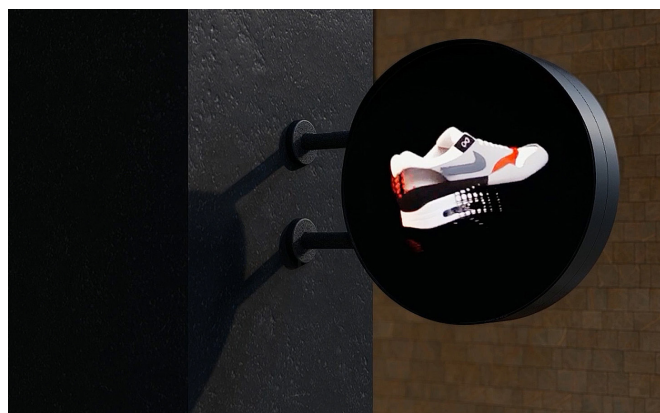

### SKINNE

Oval track for hanging with mounting included	600 mm	47,20
	900 mm	60,80
	1200 mm	74,10

Mounting set for track (without track)		8,50
----------------------------------------	--	------

Connector for two tracks		15,00
--------------------------	--	-------